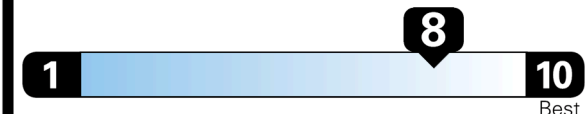

Fuel Economy & Greenhouse Gas Rating (tailpipe only)