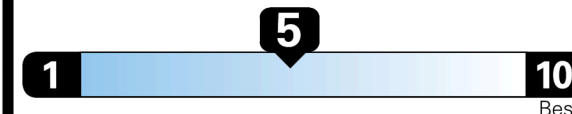

Fuel Economy & Greenhouse Gas Rating (tailpipe only)

This vehicle emits 349 grams CO₂ per mile. The best emits 0 grams per mile (tailpipe only). Producing and distributing fuel also create emissions; learn more at fueleconomy.gov.