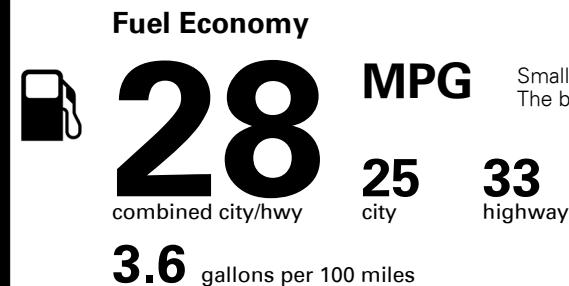

Proudly Supporting Hyundai Hope On Wheels and the Fight Against Pediatric Cancer Since 1998.

Fuel Economy and Environment

Gasoline Vehicle

Small SUVs range from 14 to 125 MPG.
 The best vehicle rates 146 MPGe.